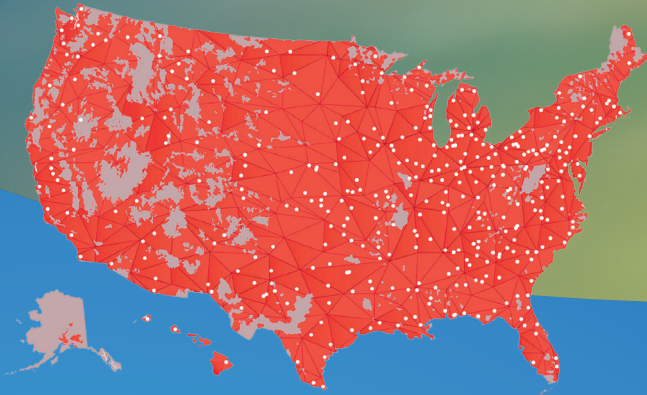

Yadtel Wireless Unlimited Plans

On America's Largest and
Most Reliable Network

| Lines | Charged | SuperCharged | MegaCharged | TurboCharged |
|-----------------------|-----------|--------------|--------------|--------------|
| 1 | \$70 | \$80 | \$80 | \$90 |
| 2 | \$120 | \$140 | \$140 | \$160 |
| 3 | \$135 | \$165 | \$165 | \$195 |
| 4 | \$140 | \$180 | \$180 | \$220 |
| 5 | \$150 | \$200 | \$200 | \$250 |
| 6+ | \$30/line | | | |
| MiFi/Tablet | \$20 | \$30 | | |
| High Speed Data Up To | 15GBs | 25GBs | 50GBs | 75GBs |
| Mobile Hotspot | | 15GBs 4G LTE | 15GBs 4G LTE | 30GBs 4G LTE |